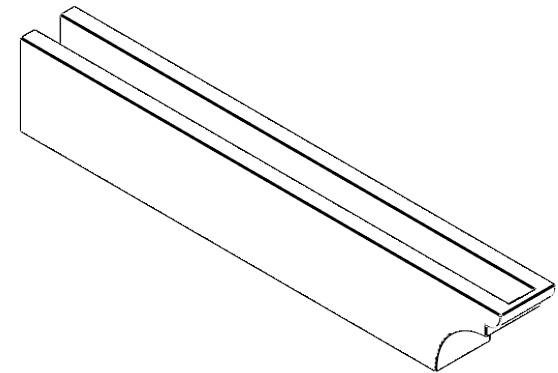

ITEM NUMBER: RFTURO040X06000X36000X006YOR00RCPR

4"W X 6"H X 36"L TIMBERTHANE ROUGH CEDAR YORKTOWN FAUX WOOD OPEN RAFTER TAIL, 6"L END, PRIMED TAN

SIDE PROFILE

FRONT PROFILE

ISOMETRIC

GENERATED DATE : 03/02/2023

EKENA MILLWORK
 2300 WEST MAIN ST.
 CLARKSVILLE, TX 75426
 TOLL FREE: 866-607-0453
 WWW.EKENAMILLWORK.COM

NOTES

1. INSTALLATION TO BE COMPLETED IN ACCORDANCE WITH MANUFACTURER'S SPECIFICATIONS.
2. DRAWING MAY NOT BE TO SCALE
3. THIS DRAWING IS INTENDED FOR DESIGN AND PLANNING PURPOSES ONLY.
4. ALL INFORMATION CONTAINED HEREIN WAS CURRENT AT THE TIME OF DEVELOPMENT BUT MUST BE REVIEWED AND APPROVED BY THE PRODUCT MANUFACTURER TO BE CONSIDERED ACCURATE.
5. TIMBERTHANE ARCHITECTURAL PRODUCTS ARE MADE FROM HIGH DENSITY URETHANE AND COME FACTORY PRIMED