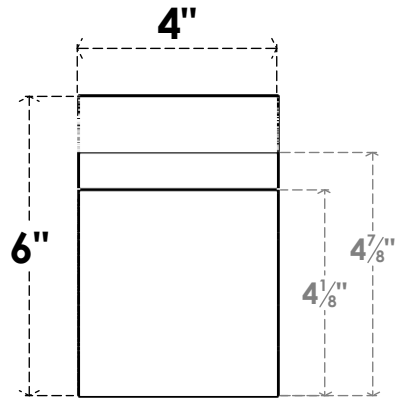

ITEM NUMBER: RFTURO040X06000X36000X006YOR00RCPR

4"W X 6"H X 36"L TIMBERTHANE ROUGH CEDAR YORKTOWN FAUX WOOD OPEN RAFTER TAIL, 6"L END, PRIMED TAN

SIDE PROFILE

FRONT PROFILE

ISOMETRIC

GENERATED DATE : 03/02/2023