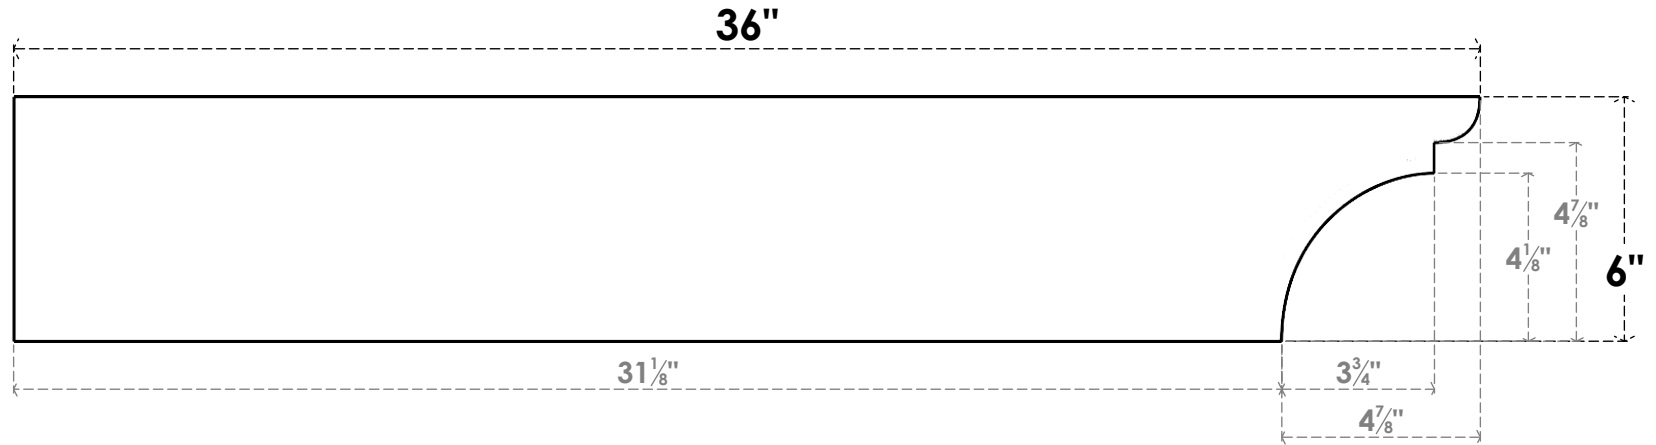

ITEM NUMBER: RFTURO040X06000X36000X006YOR00RCPR

4"W X 6"H X 36"L TIMBERTHANE ROUGH CEDAR YORKTOWN FAUX WOOD OPEN RAFTER TAIL, 6"L END, PRIMED TAN

SIDE PROFILE

FRONT PROFILE

ISOMETRIC

GENERATED DATE : 03/02/2023